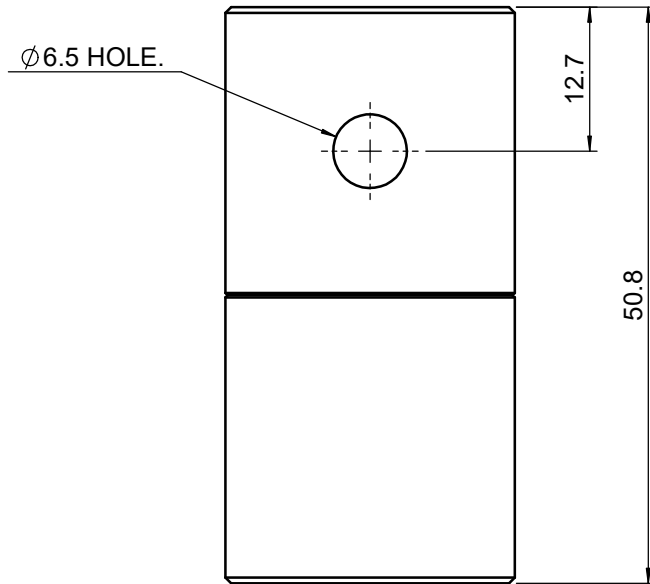

 Unice E-O Services Inc. No.5, Andong Rd., Chung Li District, Taoyuan City 32063, Taiwan, R.O.C.			TITLE:	
			02FEP-2M	
			DWG. NO.	02FEP-2M
			MATERIAL:	N/A
DRAWN	Miki	2010/12/30	SCALE:	1.5:1
ENG APPR.	Johnny	2010/12/30	REV	0