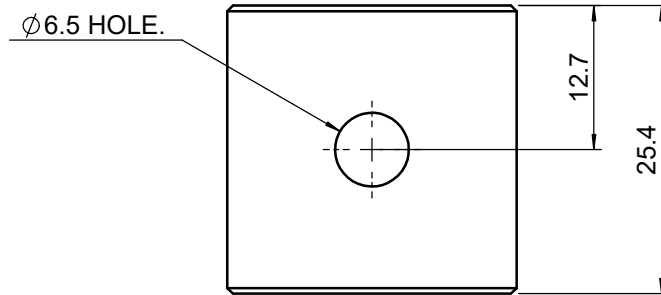

 <b>Unice E-O Services Inc.</b> No.5, Andong Rd., Chung Li District, Taoyuan City 32063, Taiwan, R.O.C.			TITLE:	
			02FEP-1M	
			DWG. NO.	02FEP-1M
			MATERIAL:	
DRAWN			Miki	2010/12/30
ENG APPR.			Johnny	2010/12/30
			SCALE:	1.5:1
			REV	0