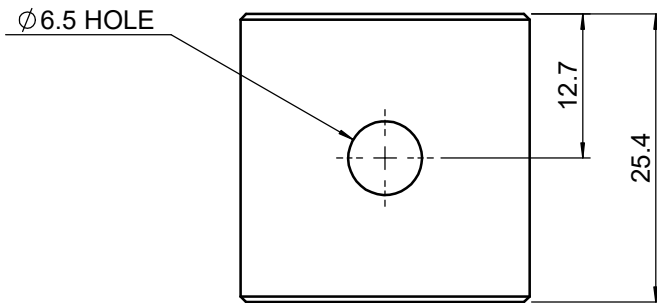

 Unice E-O Services Inc. No.5, Andong Rd., Chung Li District, Taoyuan City 32063, Taiwan, R.O.C.			TITLE:	
			02FEP-1	
			DWG. NO.	02FEP-1
			MATERIAL:	
			N/A	
DRAWN	Miki	2010/12/30	SCALE:	1.5:1
ENG APPR.	Johnny	2010/12/30	REV	0