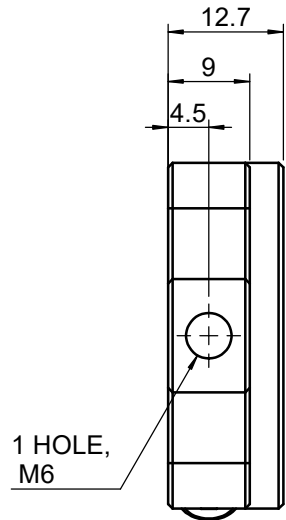

 Unice E-O Services Inc. No.5, Andong Rd., Chung Li District, Taoyuan City 32063, Taiwan, R.O.C.			TITLE:	
			02FCP-1M	
			DWG. NO.	02FCP-1M
			MATERIAL:	N/A
DRAWN	Miki	2010/12/30	SCALE:	1.2:1
ENG APPR.	Johnny	2010/12/30	REV	0