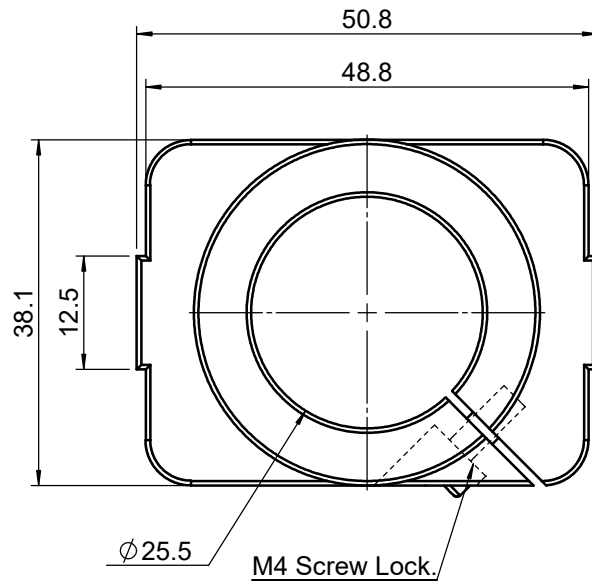

 Unice E-O Services Inc. No.5, Andong Rd., Chung Li District, Taoyuan City 32063, Taiwan, R.O.C.			TITLE:	
			02FCP-1M	
			DWG. NO.	02FCP-1M
			MATERIAL:	N/A
DRAWN	Miki	2010/12/30	SCALE:	1.2:1
ENG APPR.	Johnny	2010/12/30	REV	0