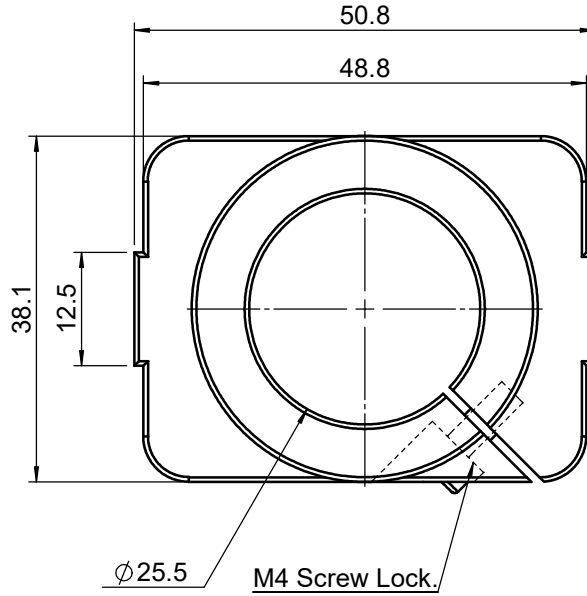

UNIT:m/m

 Unice E-O Services Inc. No.5, Andong Rd., Chung Li District, Taoyuan City 32063, Taiwan, R.O.C.			TITLE: 02FCP-1	
			DWG. NO.	02FCP-1
DRAWN			MATERIAL: N/A	
ENG APPR.			SCALE: 1.2:1	
			REV 0	