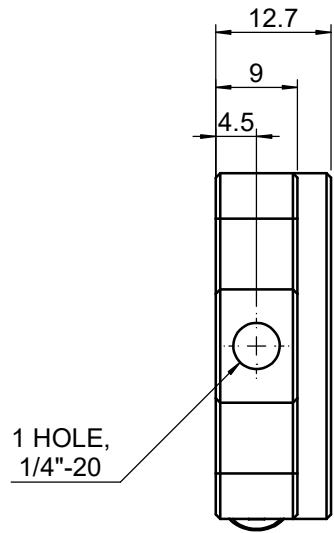

UNIT:m/m

 Unice E-O Services Inc. No.5, Andong Rd., Chung Li District, Taoyuan City 32063, Taiwan, R.O.C.			TITLE: 02FCP-1	
			DWG. NO.	02FCP-1
DRAWN			MATERIAL: N/A	
ENG APPR.			SCALE: 1.2:1	
			REV 0	