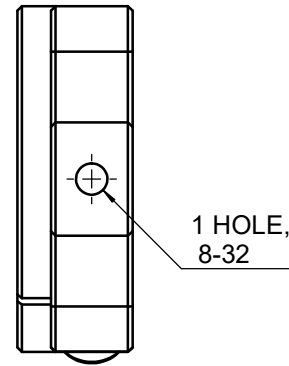

UNIT:m/m

 Unice E-O Services Inc. No.5, Andong Rd., Chung Li District, Taoyuan City 32063, Taiwan, R.O.C.			TITLE: 02FCP-1	
			DWG. NO.	02FCP-1
DRAWN			MATERIAL: N/A	
ENG APPR.			SCALE: 1.2:1	
			REV 0	