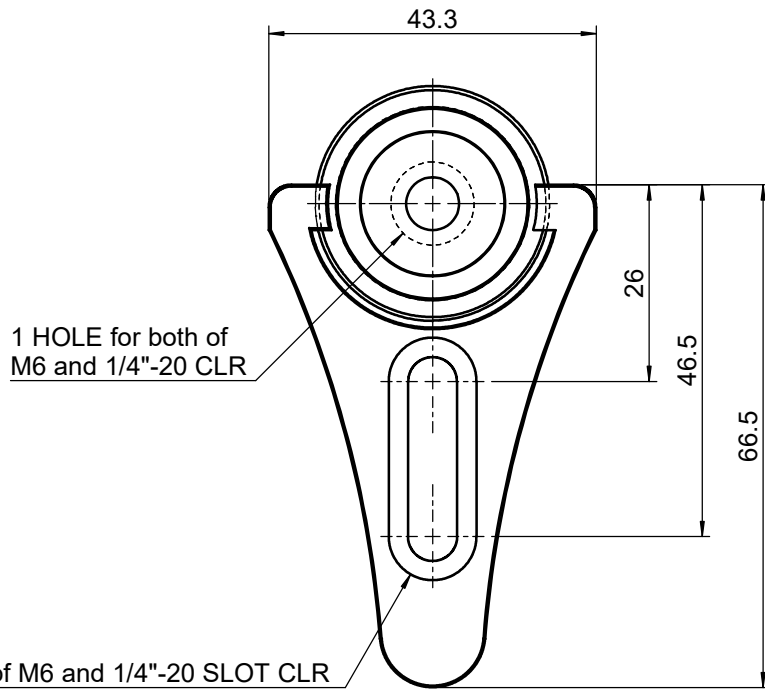

 <b>Unice E-O Services Inc.</b> No.5, Andong Rd., Chung Li District, Taoyuan City 32063, Taiwan, R.O.C.			TITLE: 02BCF-3(M)	
			DWG. NO.	02BCF-3(M)
			MATERIAL: N/A	
DRAWN	Miki	2010/12/30	SCALE: 1:1	
ENG APPR.	Johnny	2010/12/30	REV	0