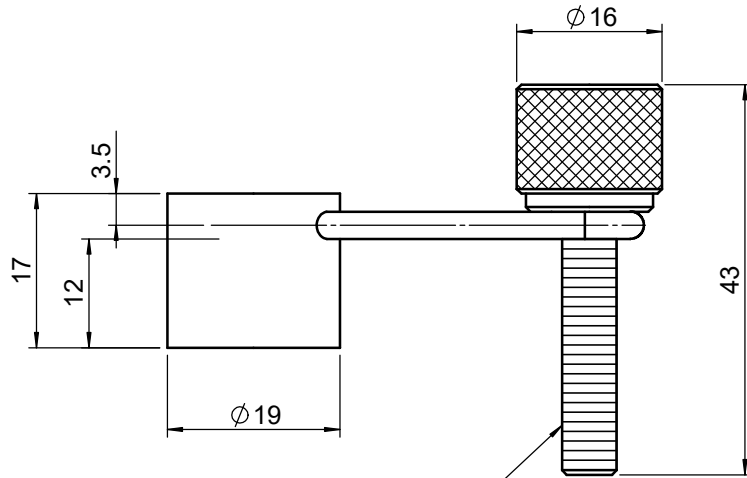

 Unice E-O Services Inc. No.5, Andong Rd., Chung Li District, Taoyuan City 32063, Taiwan, R.O.C.			TITLE: 02BCF-1	
			DWG. NO.	02BCF-1
			MATERIAL: N/A	
DRAWN	Miki	2010/12/30	SCALE: 1.2:1	
ENG APPR.	Johnny	2010/12/30	REV	0