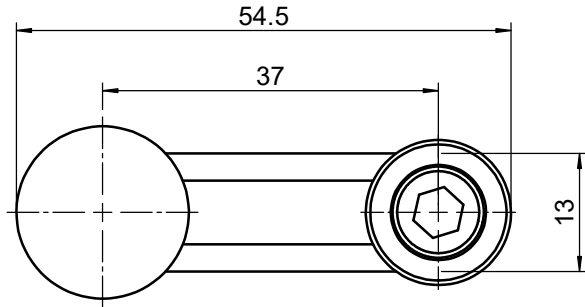

 Unice E-O Services Inc. No.5, Andong Rd., Chung Li District, Taoyuan City 32063, Taiwan, R.O.C.			TITLE: 02BCF-1	
			DWG. NO.	02BCF-1
			MATERIAL: N/A	
DRAWN	Miki	2010/12/30	SCALE: 1.2:1	
ENG APPR.	Johnny	2010/12/30	REV	0