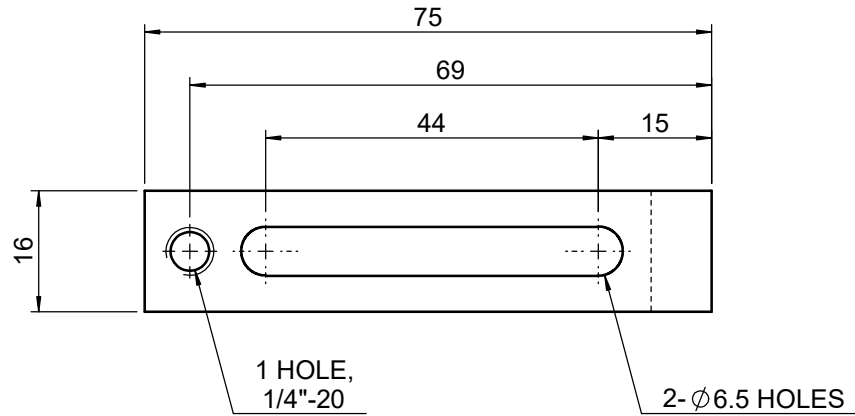

 <b>Unice E-O Services Inc.</b> No.5, Andong Rd., Chung Li District, Taoyuan City 32063, Taiwan, R.O.C.			TITLE: 02BCA-3H	
			DWG. NO.	02BCA-3H
			MATERIAL: N/A	
DRAWN	Miki	2010/12/30	SCALE: 1:1	
ENG APPR.	Johnny	2010/12/30	REV	0