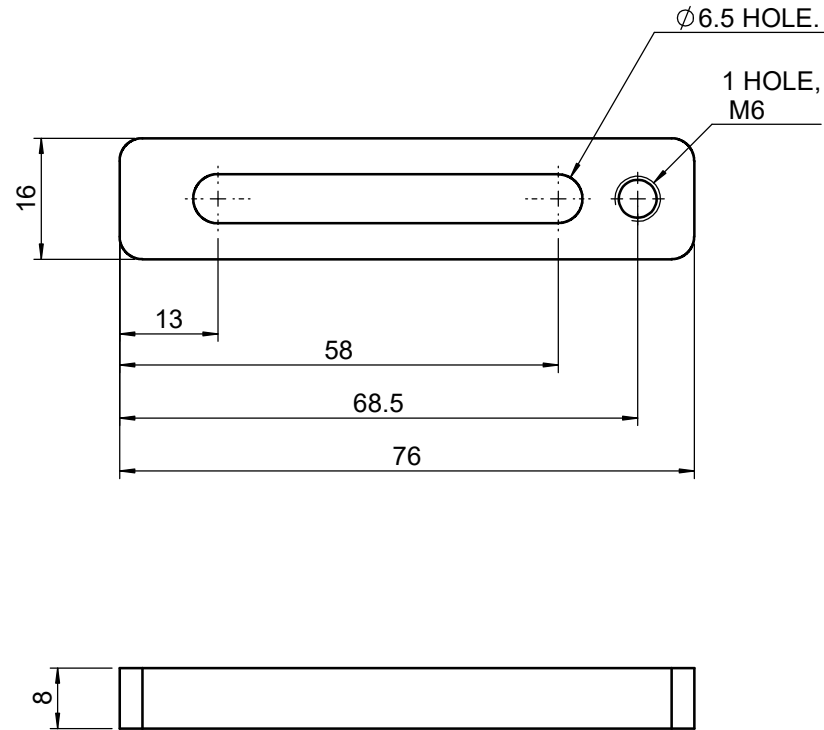

UNIT:m/m

 <b>Unice E-O Services Inc.</b> No.5, Andong Rd., Chung Li District, Taoyuan City 32063, Taiwan, R.O.C.			TITLE: 02BCA-1M	
			DWG. NO.	02BCA-1M
			MATERIAL: N/A	
DRAWN	Miki	2010/12/30	SCALE: 1:1	
ENG APPR.	Johnny	2010/12/30	REV	0