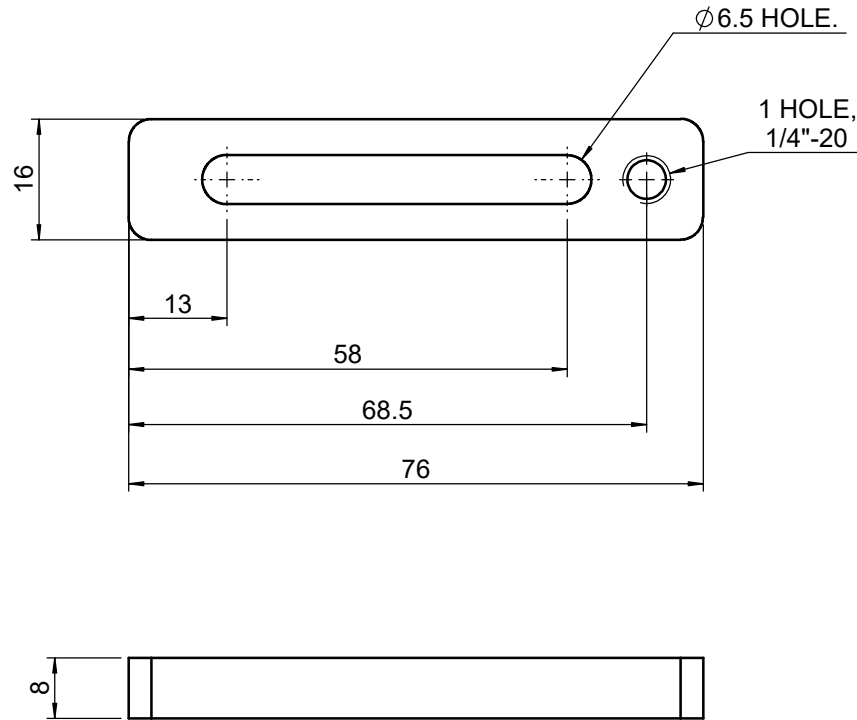

 Unice E-O Services Inc. No.5, Andong Rd., Chung Li District, Taoyuan City 32063, Taiwan, R.O.C.			TITLE: 02BCA-1	
			DWG. NO.	02BCA-1
			MATERIAL: N/A	
DRAWN	Miki	2010/12/30	SCALE: 1:1	
ENG APPR.	Johnny	2010/12/30	REV	0