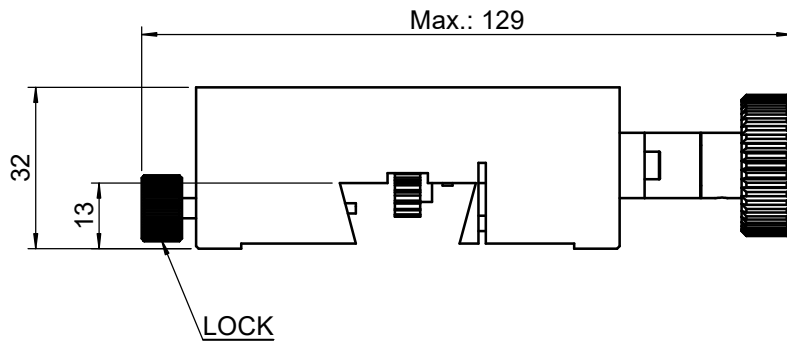

 <b>Unice E-O Services Inc.</b> No.5, Andong Rd., Chung Li District, Taoyuan City 32063, Taiwan, R.O.C.			TITLE: 01PCR-2	
			DWG. NO.	01PCR-2
			MATERIAL: N/A	
DRAWN	Miki	2010/12/30	SCALE: 1:1.5	
ENG APPR.	Johnny	2010/12/30	REV	0