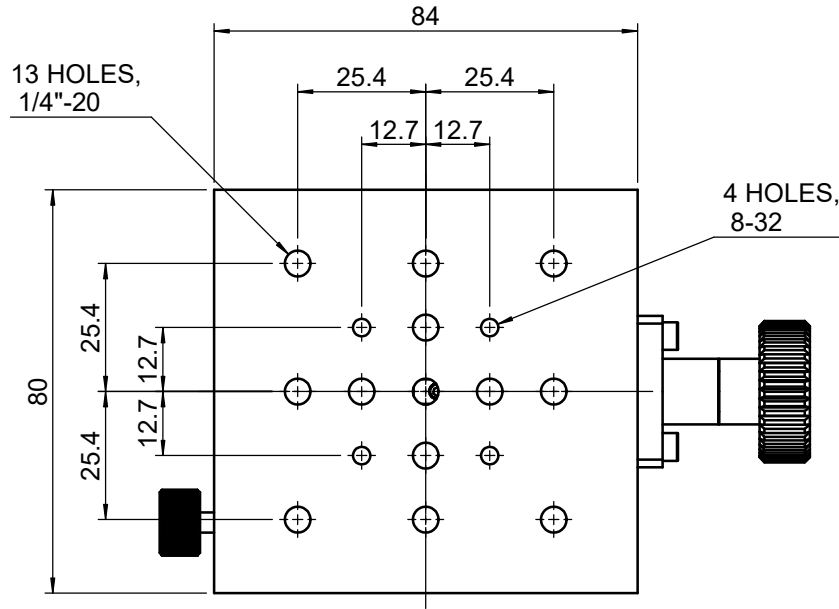

 <b>Unice E-O Services Inc.</b> No.5, Andong Rd., Chung Li District, Taoyuan City 32063, Taiwan, R.O.C.			TITLE: 01PCR-2	
			DWG. NO.	01PCR-2
			MATERIAL: N/A	
DRAWN	Miki	2010/12/30	SCALE: 1:1.5	
ENG APPR.	Johnny	2010/12/30	REV	0