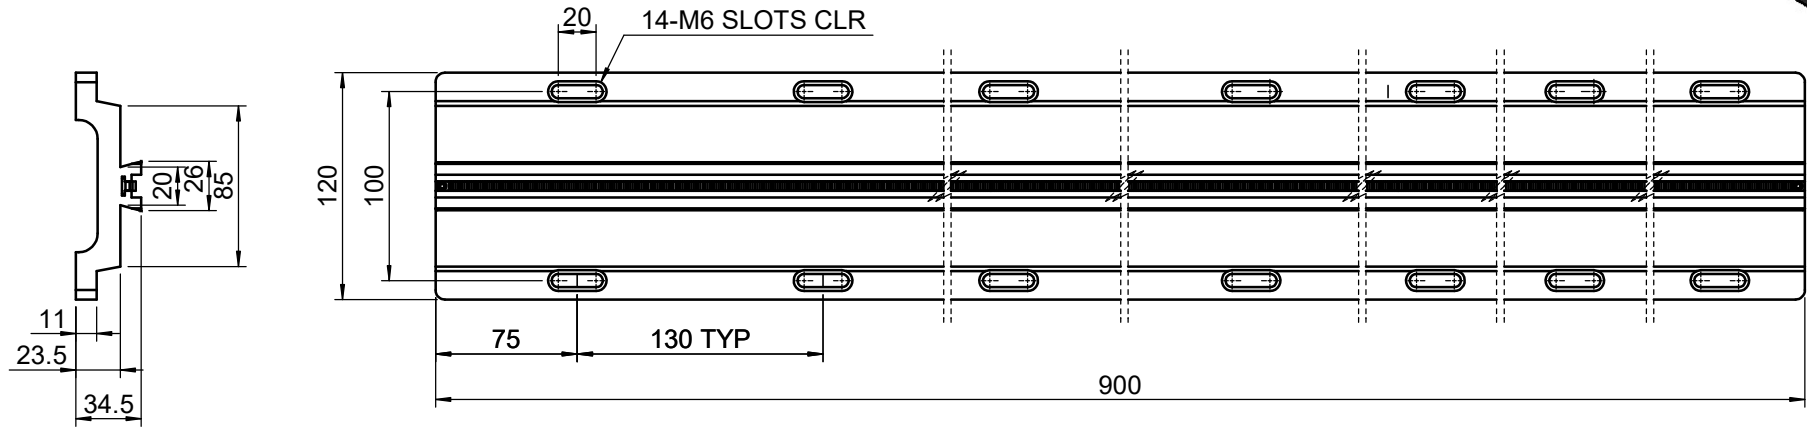

 Unice E-O Services Inc. No.5, Andong Rd., Chung Li District, Taoyuan City 32063, Taiwan, R.O.C.			TITLE:	
			01PBH-3M	
			DWG. NO.	01PBH-3M
			MATERIAL:	N/A
DRAWN	Miki	2010/12/30	SCALE:	1:4
ENG APPR.	Johnny	2010/12/30	REV	0