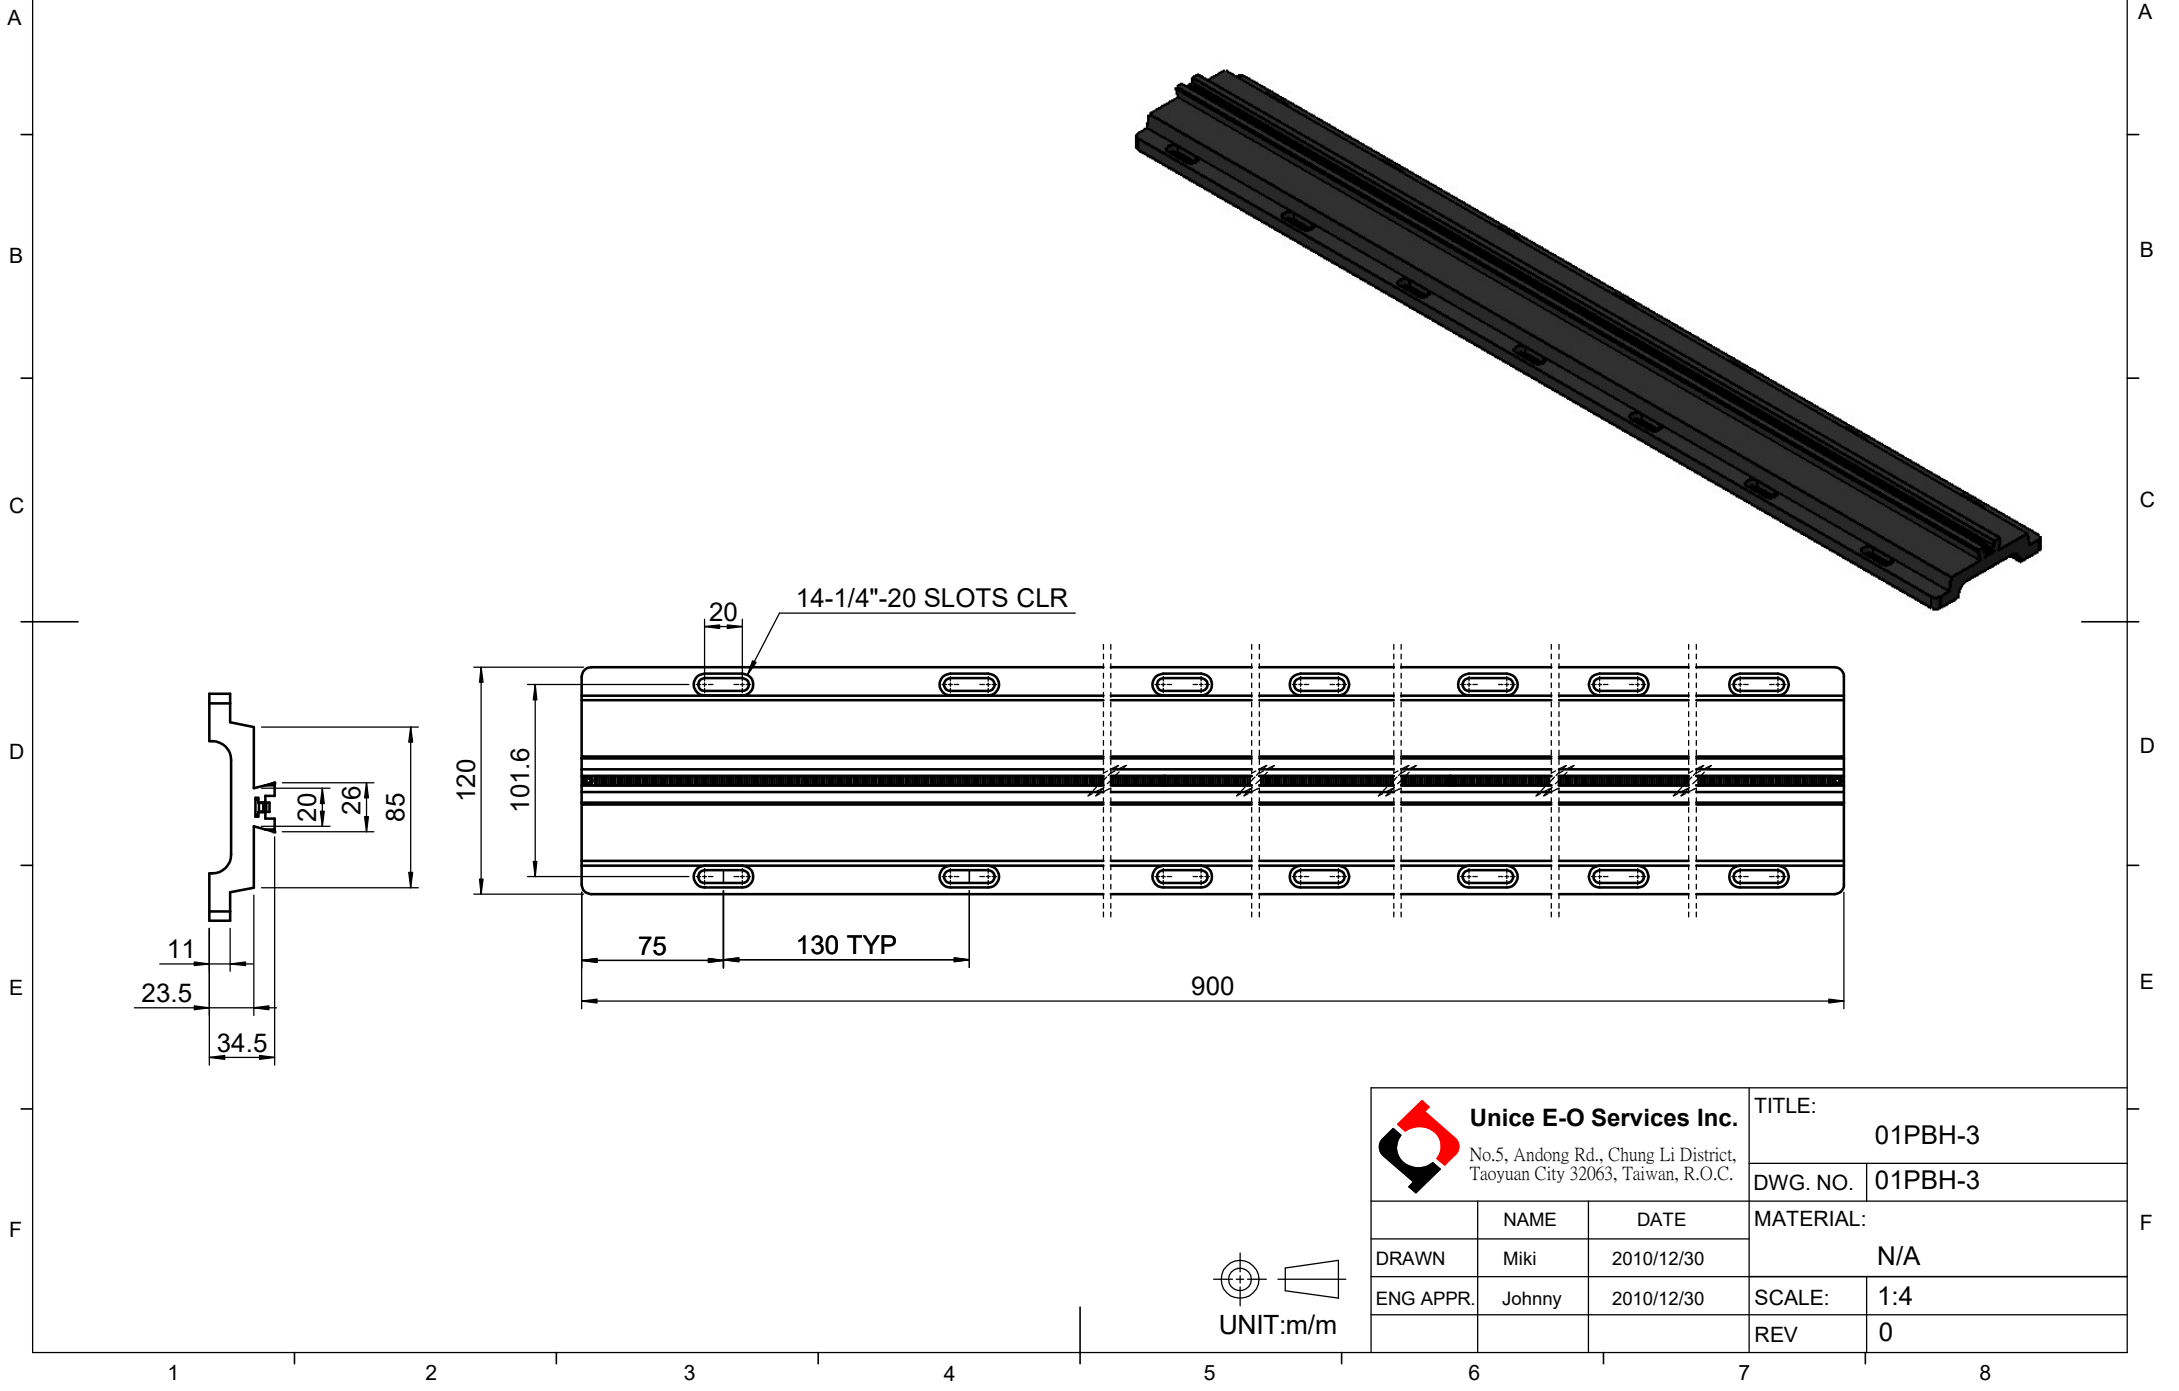

 <b>Unice E-O Services Inc.</b> No.5, Andong Rd., Chung Li District, Taoyuan City 32063, Taiwan, R.O.C.			TITLE: 01PBH-3	
			DWG. NO.	01PBH-3
			MATERIAL: N/A	
DRAWN	Miki	2010/12/30	SCALE: 1:4	
ENG APPR.	Johnny	2010/12/30	REV 0	