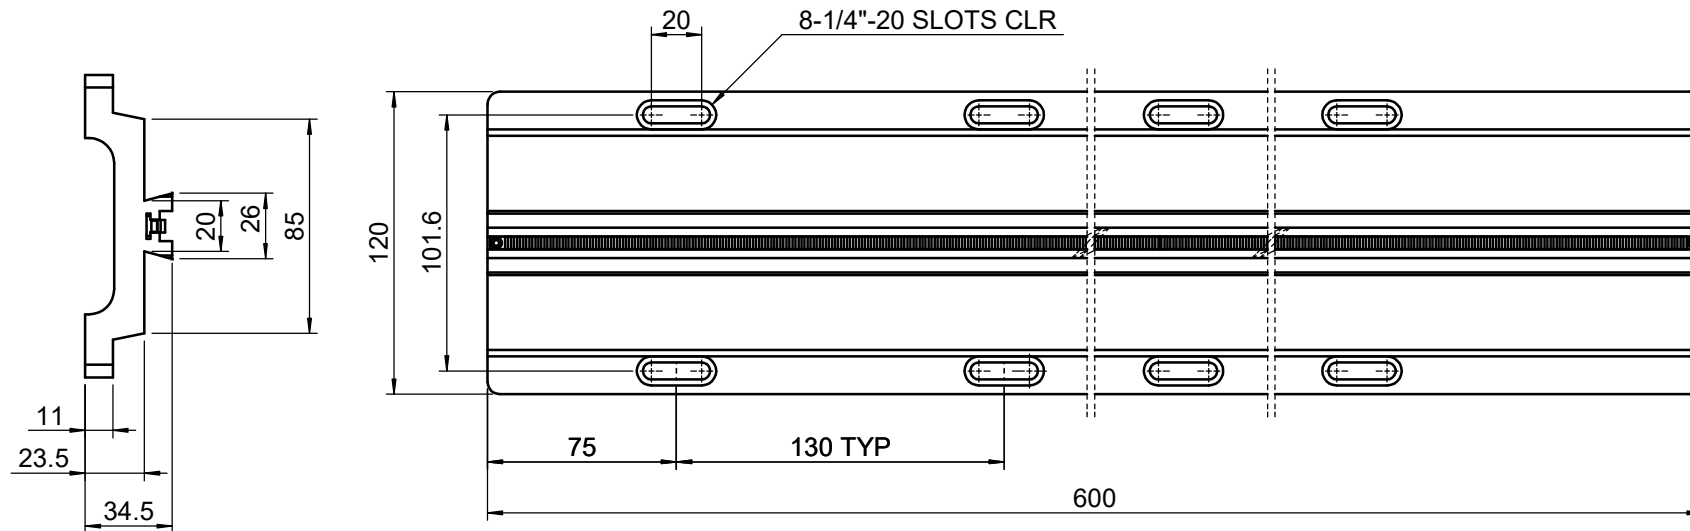

 Unice E-O Services Inc. No.5, Andong Rd., Chung Li District, Taoyuan City 32063, Taiwan, R.O.C.			TITLE:	
			01PBH-2	
			DWG. NO.	01PBH-2
			MATERIAL:	N/A
DRAWN	Miki	2010/12/30	SCALE:	1:3
ENG APPR.	Johnny	2010/12/30	REV	0