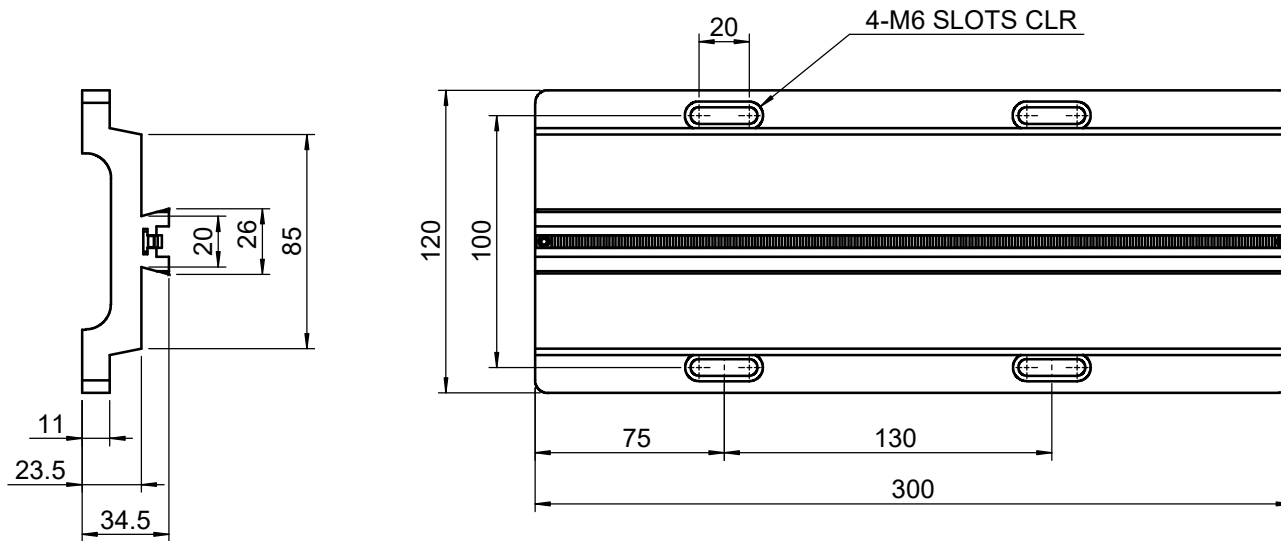

 Unice E-O Services Inc. No.5, Andong Rd., Chung Li District, Taoyuan City 32063, Taiwan, R.O.C.			TITLE: 01PBH-1M	
			DWG. NO.	01PBH-1M
			MATERIAL: N/A	
DRAWN	Miki	2010/12/30	SCALE:	1:3
ENG APPR.	Johnny	2010/12/30	REV	0

UNIT:m/m