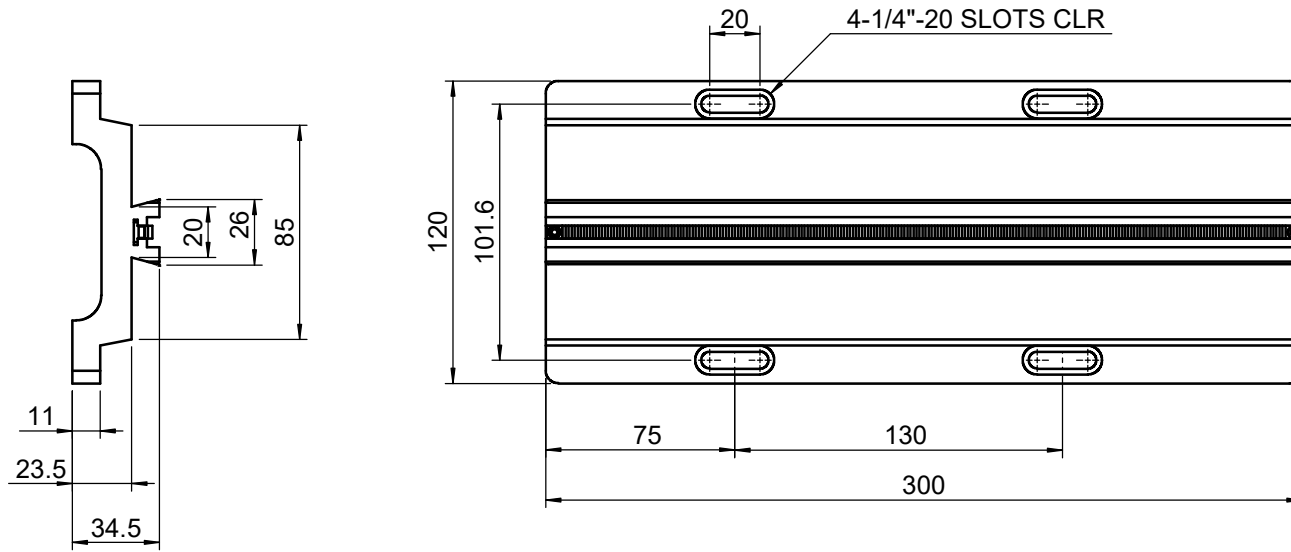

 Unice E-O Services Inc. No.5, Andong Rd., Chung Li District, Taoyuan City 32063, Taiwan, R.O.C.			TITLE:	
			01PBH-1	
			DWG. NO.	01PBH-1
			MATERIAL:	
			N/A	
DRAWN	Miki	2010/12/30	SCALE:	1:3
ENG APPR.	Johnny	2010/12/30	REV	0