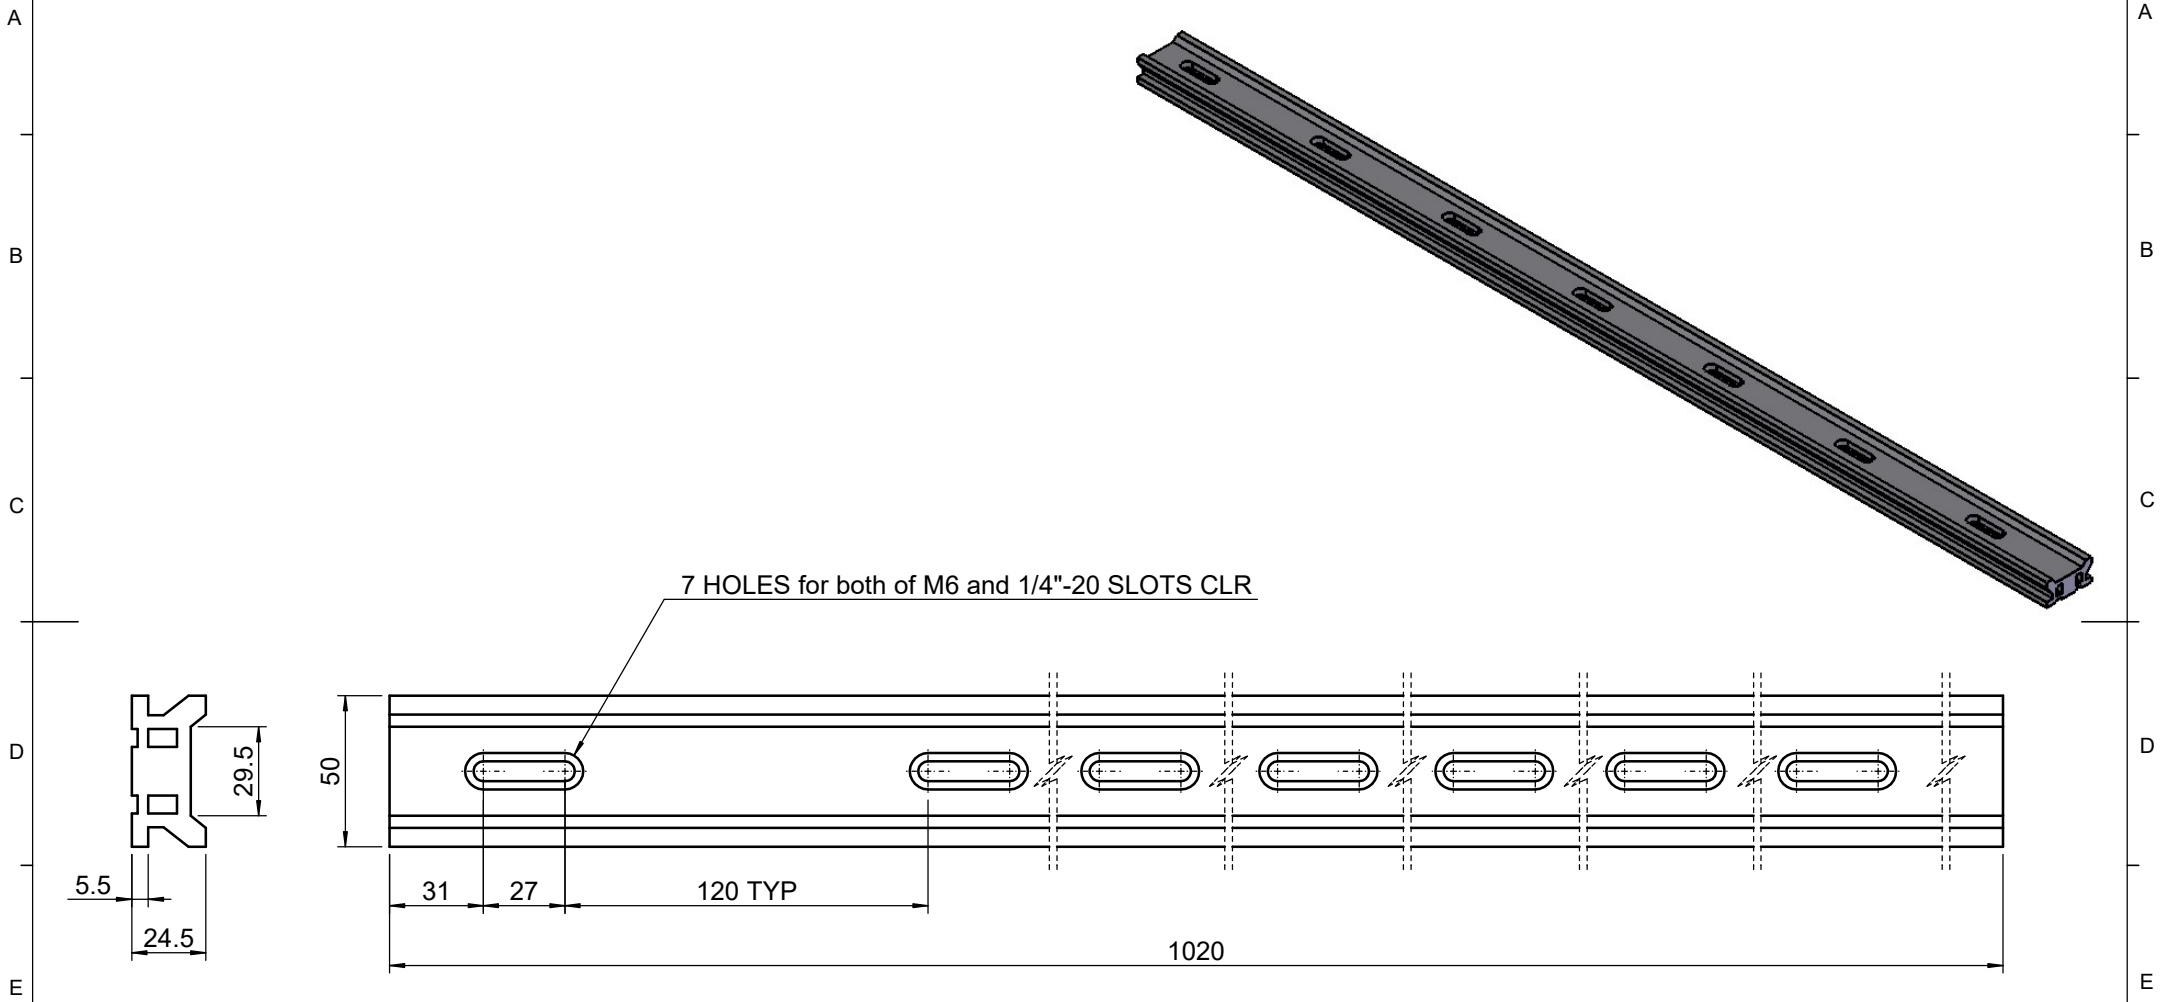

 Unice E-O Services Inc. No.5, Andong Rd., Chung Li District, Taoyuan City 32063, Taiwan, R.O.C.			TITLE: 01ORL-4(M)	
			DWG. NO.	01ORL-4(M)
			MATERIAL: N/A	
DRAWN	Miki	2010/12/30	SCALE: 1:2.5	
ENG APPR.	Johnny	2010/12/30	REV	0