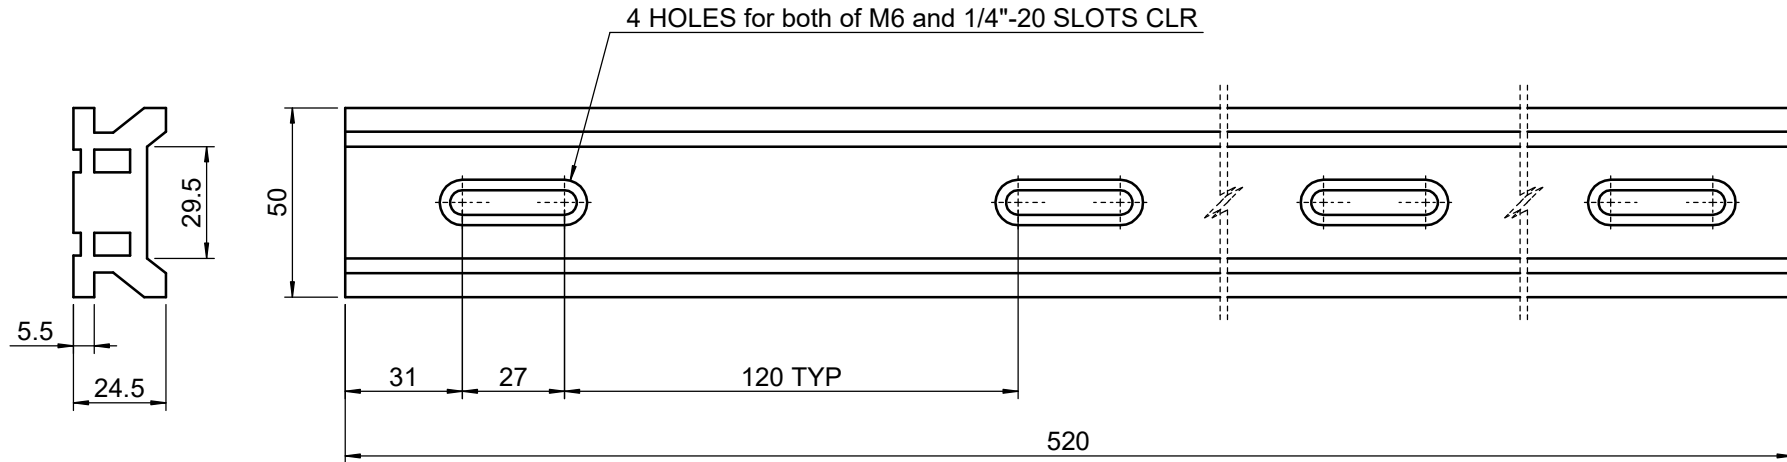

 Unice E-O Services Inc. No.5, Andong Rd., Chung Li District, Taoyuan City 32063, Taiwan, R.O.C.			TITLE:	
			01ORL-2(M)	
			DWG. NO.	01ORL-2(M)
			MATERIAL:	N/A
DRAWN	Miki	2010/12/30	SCALE:	1:2
ENG APPR.	Johnny	2010/12/30	REV	0