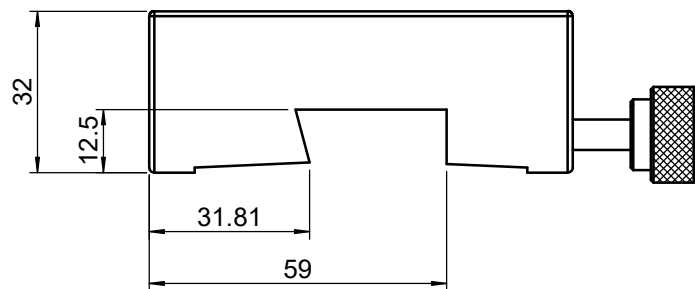

 Unice E-O Services Inc. No.5, Andong Rd., Chung Li District, Taoyuan City 32063, Taiwan, R.O.C.			TITLE: 01OCR-2M	
			DWG. NO.	01OCR-2M
MATERIAL:			N/A	
DRAWN	Miki	2010/12/30	SCALE:	1:1.5
ENG APPR.	Johnny	2010/12/30	REV	0