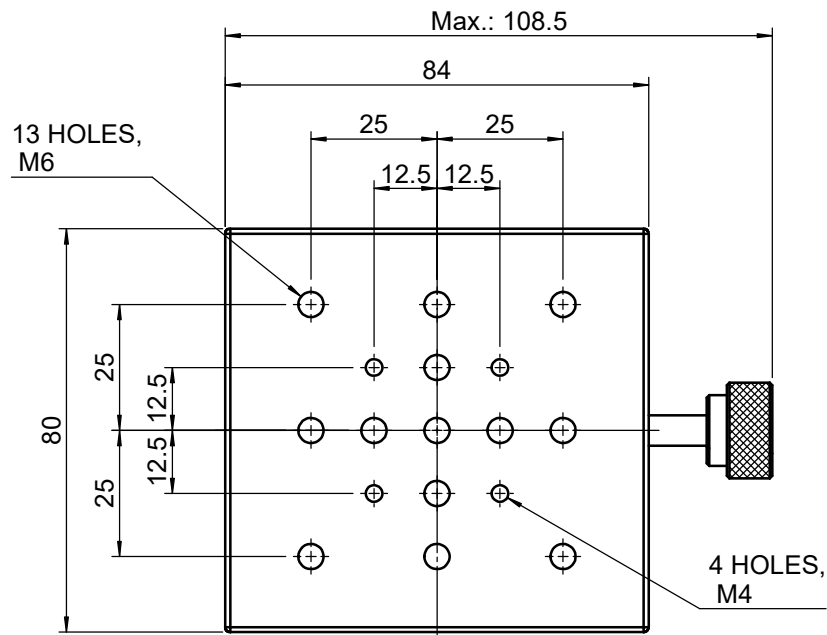

 Unice E-O Services Inc. No.5, Andong Rd., Chung Li District, Taoyuan City 32063, Taiwan, R.O.C.			TITLE: 01OCR-2M	
			DWG. NO.	01OCR-2M
MATERIAL:			N/A	
DRAWN	Miki	2010/12/30	SCALE:	1:1.5
ENG APPR.	Johnny	2010/12/30	REV	0