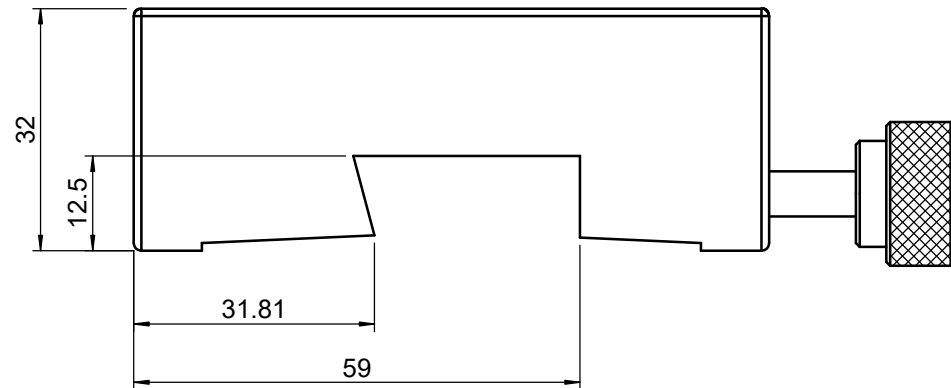

 Unice E-O Services Inc. No.5, Andong Rd., Chung Li District, Taoyuan City 32063, Taiwan, R.O.C.			TITLE:	
			01OCR-1M	
			DWG. NO.	01OCR-1M
			MATERIAL:	N/A
DRAWN	Miki	2010/12/30	SCALE:	1:1
ENG APPR.	Johnny	2010/12/30	REV	0