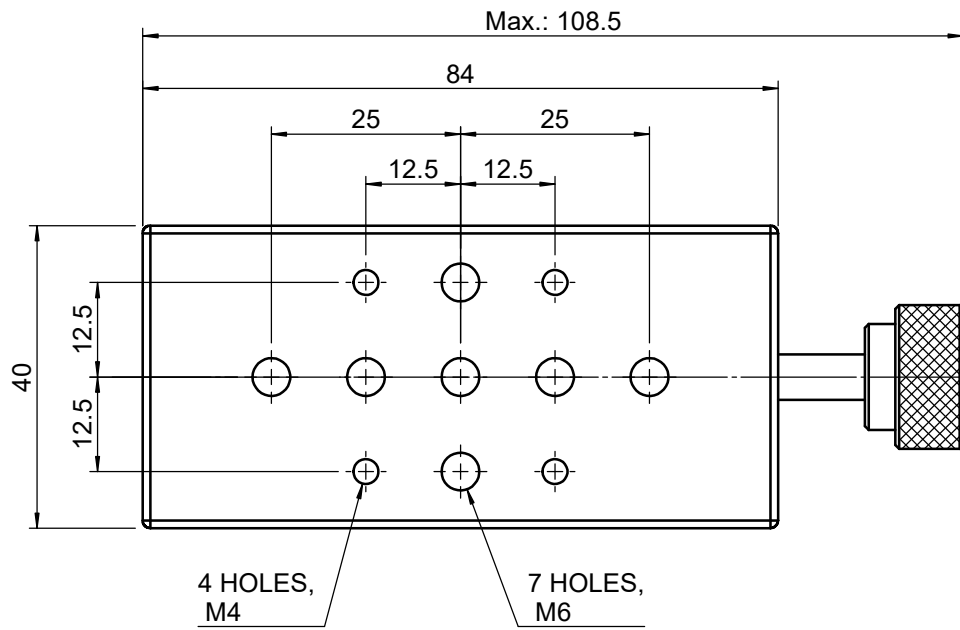

 Unice E-O Services Inc. No.5, Andong Rd., Chung Li District, Taoyuan City 32063, Taiwan, R.O.C.			TITLE:	
			01OCR-1M	
			DWG. NO.	01OCR-1M
			MATERIAL:	N/A
DRAWN	Miki	2010/12/30	SCALE:	1:1
ENG APPR.	Johnny	2010/12/30	REV	0