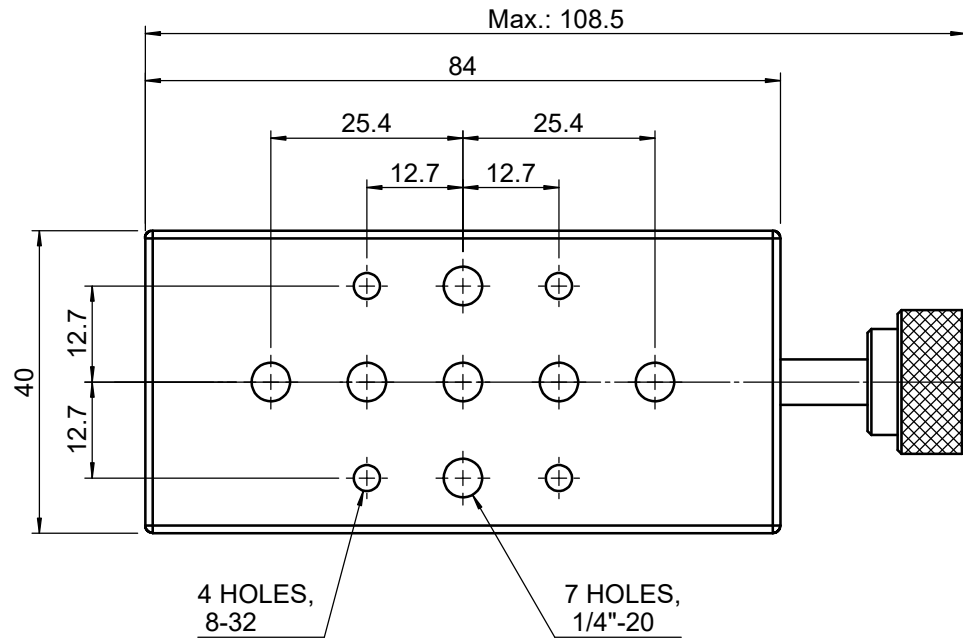

 <b>Unice E-O Services Inc.</b> No.5, Andong Rd., Chung Li District, Taoyuan City 32063, Taiwan, R.O.C.			TITLE: 01OCR-1	
			DWG. NO.	01OCR-1
			MATERIAL: N/A	
DRAWN	Miki	2010/12/30	SCALE: 1:1	
ENG APPR.	Johnny	2010/12/30	REV	0