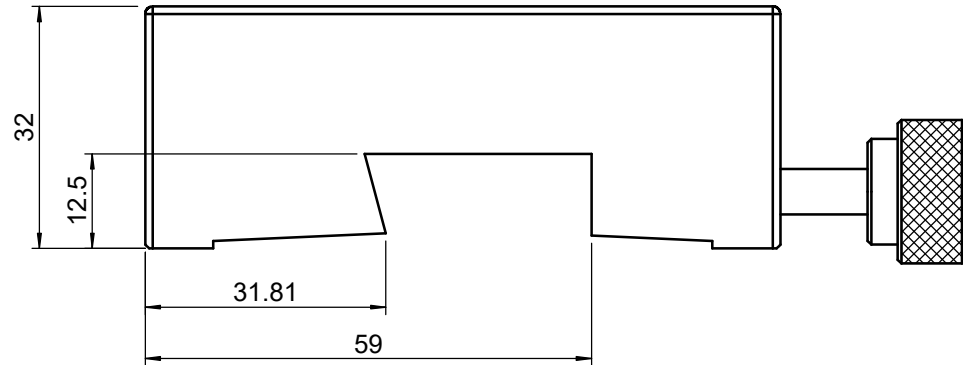

 <b>Unice E-O Services Inc.</b> No.5, Andong Rd., Chung Li District, Taoyuan City 32063, Taiwan, R.O.C.			TITLE: 01OCR-1	
			DWG. NO.	01OCR-1
			MATERIAL: N/A	
DRAWN	Miki	2010/12/30	SCALE: 1:1	
ENG APPR.	Johnny	2010/12/30	REV	0