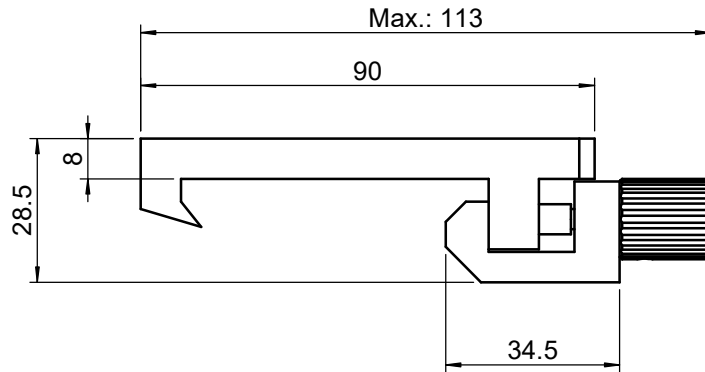

 Unice E-O Services Inc. No.5, Andong Rd., Chung Li District, Taoyuan City 32063, Taiwan, R.O.C.			TITLE: 01OCN-2M	
			DWG. NO.	01OCN-2M
			MATERIAL: N/A	
DRAWN	Miki	2010/12/30	SCALE: 1:1.5	
ENG APPR.	Johnny	2010/12/30	REV	0