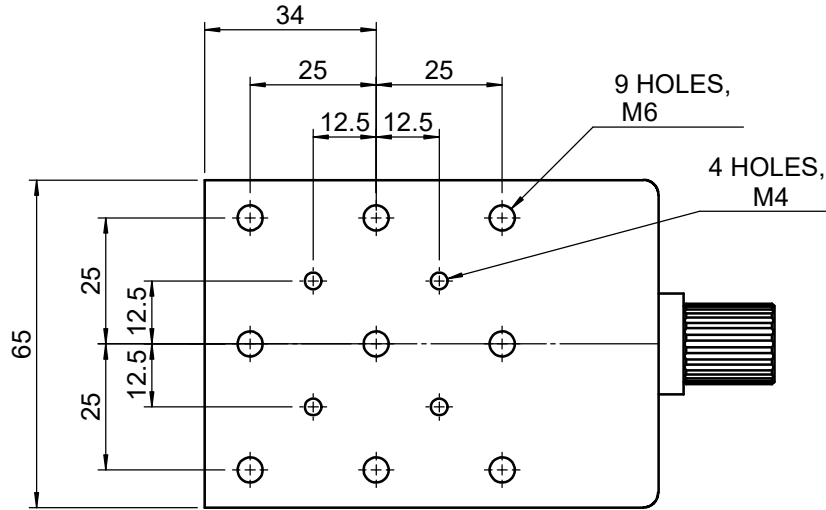

 Unice E-O Services Inc. No.5, Andong Rd., Chung Li District, Taoyuan City 32063, Taiwan, R.O.C.			TITLE: 01OCN-2M	
			DWG. NO.	01OCN-2M
			MATERIAL: N/A	
DRAWN	Miki	2010/12/30	SCALE: 1:1.5	
ENG APPR.	Johnny	2010/12/30	REV	0