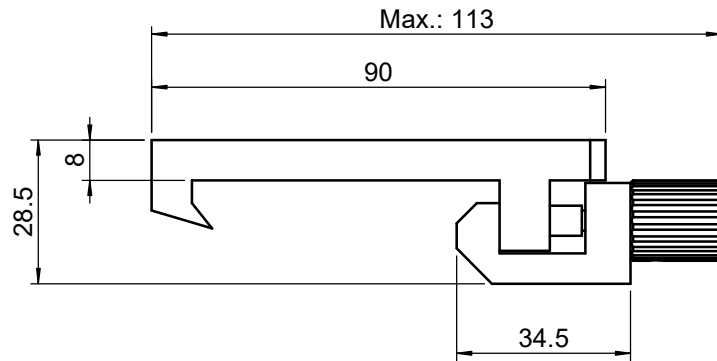

UNIT:m/m

 Unice E-O Services Inc. No.5, Andong Rd., Chung Li District, Taoyuan City 32063, Taiwan, R.O.C.			TITLE:	
			01OCN-2	
			DWG. NO.	01OCN-2
			MATERIAL:	
DRAWN			Miki	2010/12/30
ENG APPR.			Johnny	2010/12/30
			SCALE:	1:1.5
			REV	0