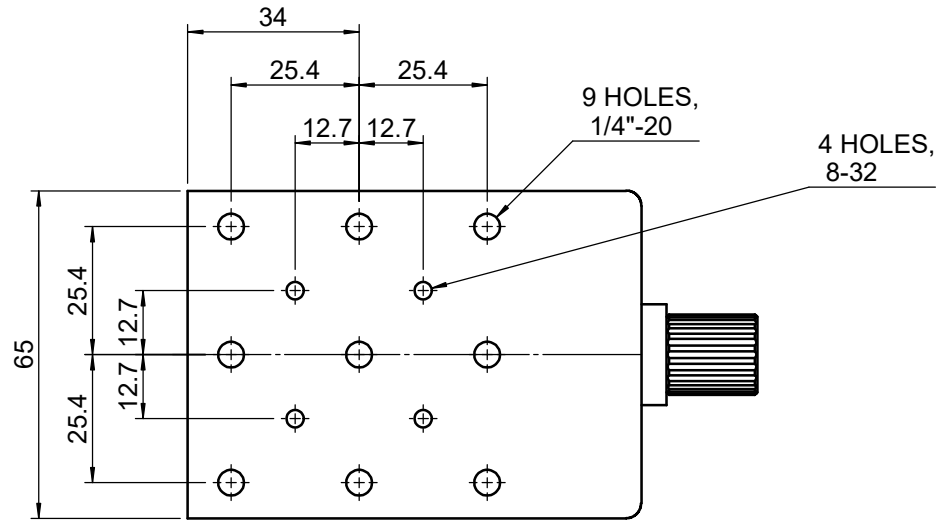

UNIT:m/m

 Unice E-O Services Inc. No.5, Andong Rd., Chung Li District, Taoyuan City 32063, Taiwan, R.O.C.			TITLE:	
			01OCN-2	
			DWG. NO.	01OCN-2
			MATERIAL:	
DRAWN			Miki	2010/12/30
ENG APPR.			Johnny	2010/12/30
			SCALE:	1:1.5
			REV	0