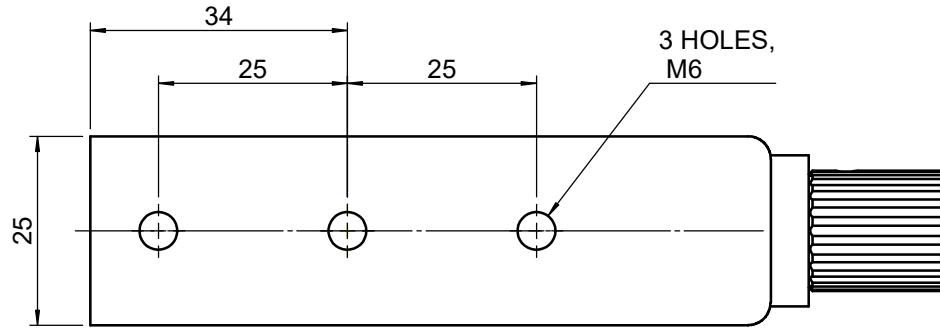

 <b>Unice E-O Services Inc.</b> No.5, Andong Rd., Chung Li District, Taoyuan City 32063, Taiwan, R.O.C.			TITLE: 01OCN-1M	
			DWG. NO.	01OCN-1M
			MATERIAL: N/A	
DRAWN	Miki	2010/12/30	SCALE: 1:1	
ENG APPR.	Johnny	2010/12/30	REV	0