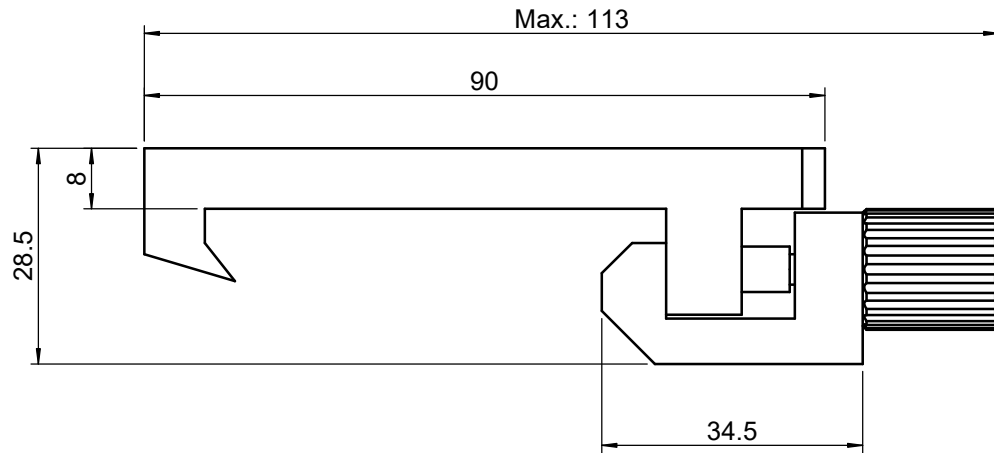

 <b>Unice E-O Services Inc.</b> No.5, Andong Rd., Chung Li District, Taoyuan City 32063, Taiwan, R.O.C.			TITLE: 01OCN-1M	
			DWG. NO.	01OCN-1M
			MATERIAL: N/A	
DRAWN	Miki	2010/12/30	SCALE: 1:1	
ENG APPR.	Johnny	2010/12/30	REV	0