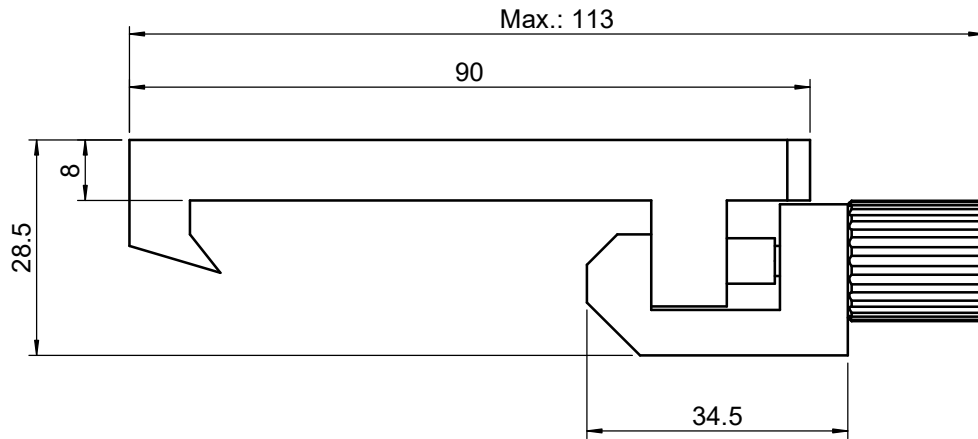

 UNIT:m/m

 Unice E-O Services Inc. No.5, Andong Rd., Chung Li District, Taoyuan City 32063, Taiwan, R.O.C.			TITLE: 01OCN-1	
			DWG. NO.	01OCN-1
			MATERIAL: N/A	
DRAWN	Miki	2010/12/30	SCALE: 1:1	
ENG APPR.	Johnny	2010/12/30	REV	0