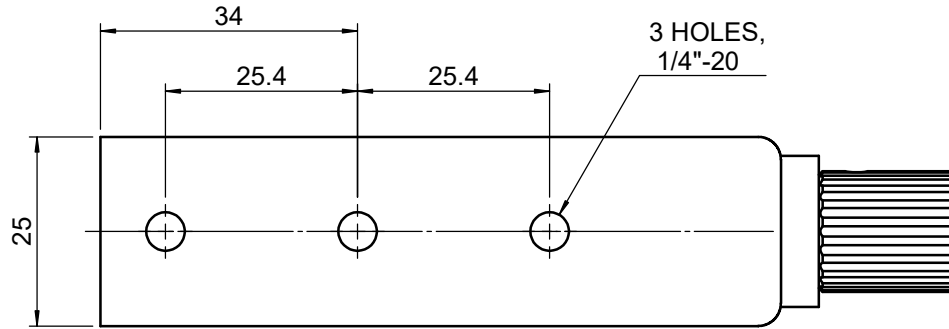

 UNIT:m/m

 Unice E-O Services Inc. No.5, Andong Rd., Chung Li District, Taoyuan City 32063, Taiwan, R.O.C.			TITLE: 01OCN-1	
			DWG. NO.	01OCN-1
			MATERIAL: N/A	
DRAWN	Miki	2010/12/30	SCALE: 1:1	
ENG APPR.	Johnny	2010/12/30	REV	0