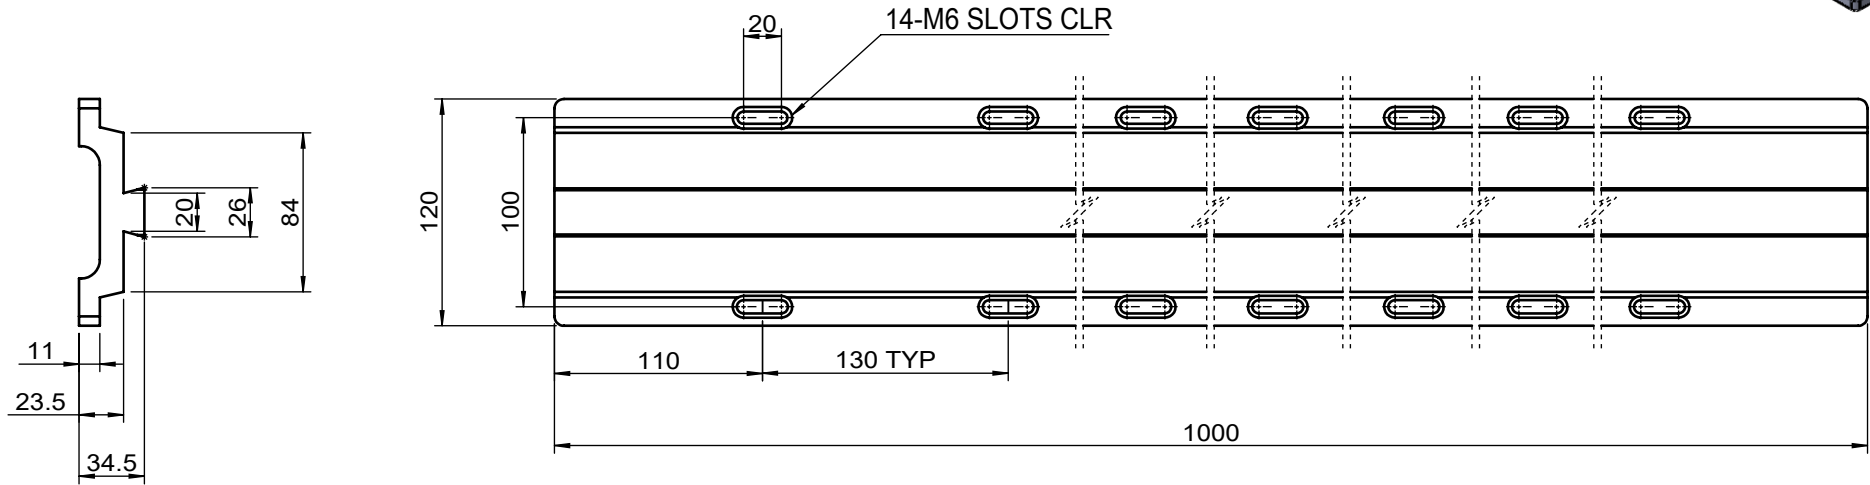

| | | | | |
|--|--------|-----------|-----------|----------|
|  Unice E-O Services Inc. No.5, Andong Rd., Chung Li District, Taoyuan City 32063, Taiwan, R.O.C. | | | TITLE: | |
| | | | 01OBH-4M | |
| | | | DWG. NO. | 01OBH-4M |
| | | | MATERIAL: | N/A |
| DRAWN | John | 2024/3/14 | SCALE: | 1:4 |
| ENG APPR. | Johnny | 2024/3/14 | REV | 0 |