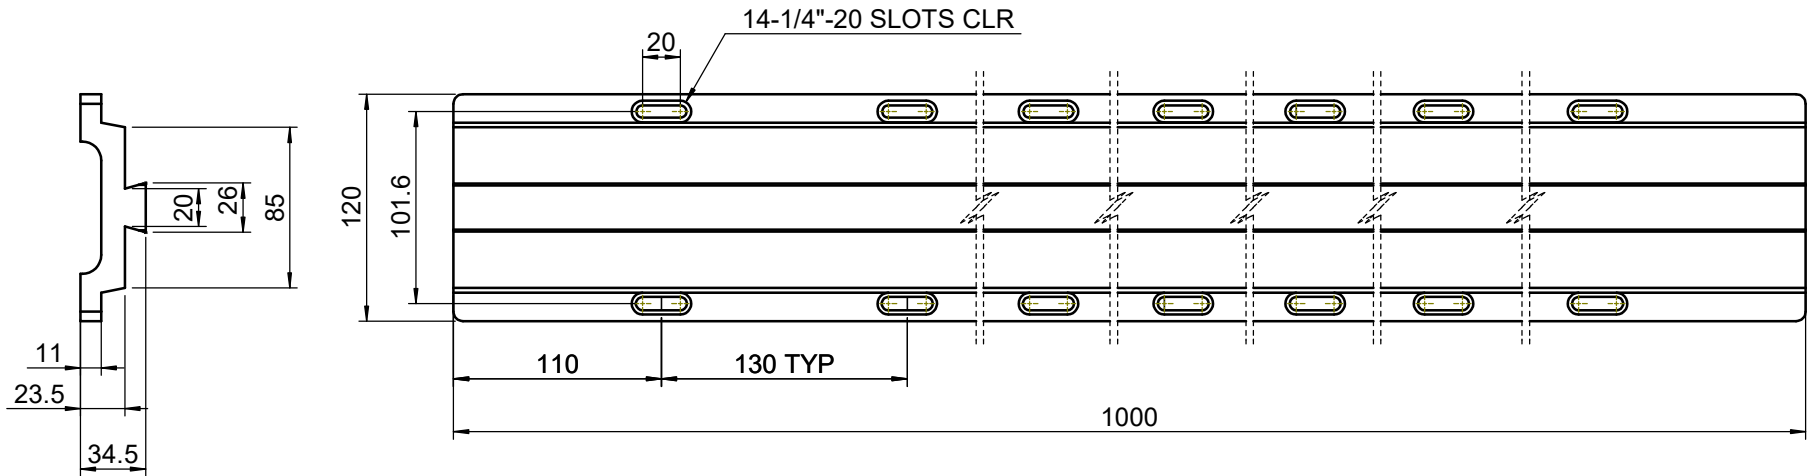

 Unice E-O Services Inc. No.5, Andong Rd., Chung Li District, Taoyuan City 32063, Taiwan, R.O.C.			TITLE:	
			01OBH-4	
			DWG. NO.	01OBH-4
			MATERIAL:	N/A
DRAWN	Miki	2010/12/30	SCALE:	1:4
ENG APPR.	Johnny	2010/12/30	REV	0