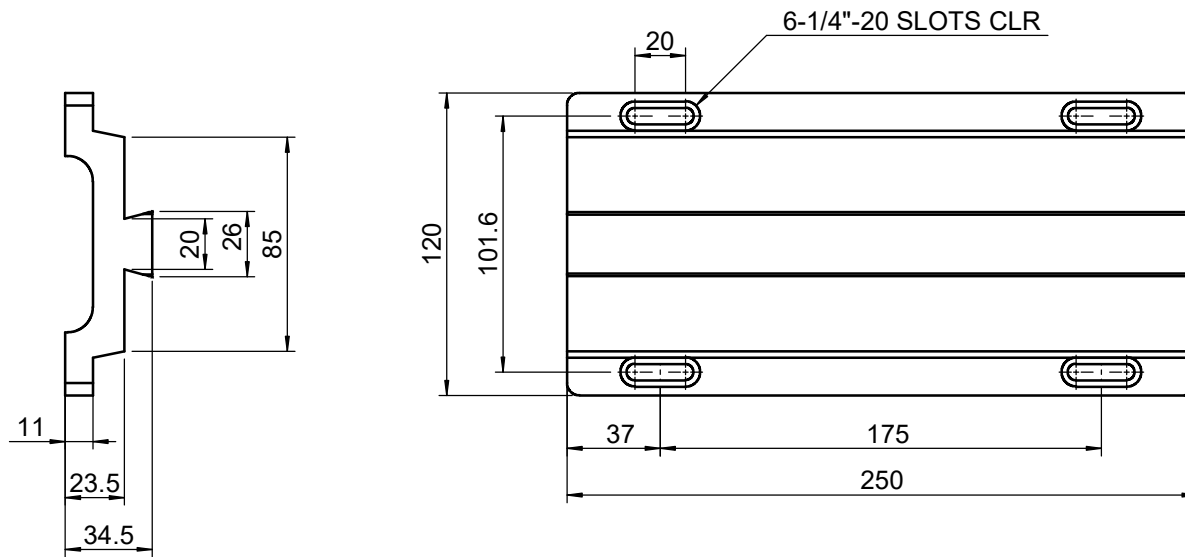

 Unice E-O Services Inc. No.5, Andong Rd., Chung Li District, Taoyuan City 32063, Taiwan, R.O.C.			TITLE: 01OBH-1	
			DWG. NO.	01OBH-1
			MATERIAL: N/A	
DRAWN	Miki	2010/12/30	SCALE: 1:3	
ENG APPR.	Johnny	2010/12/30	REV	0